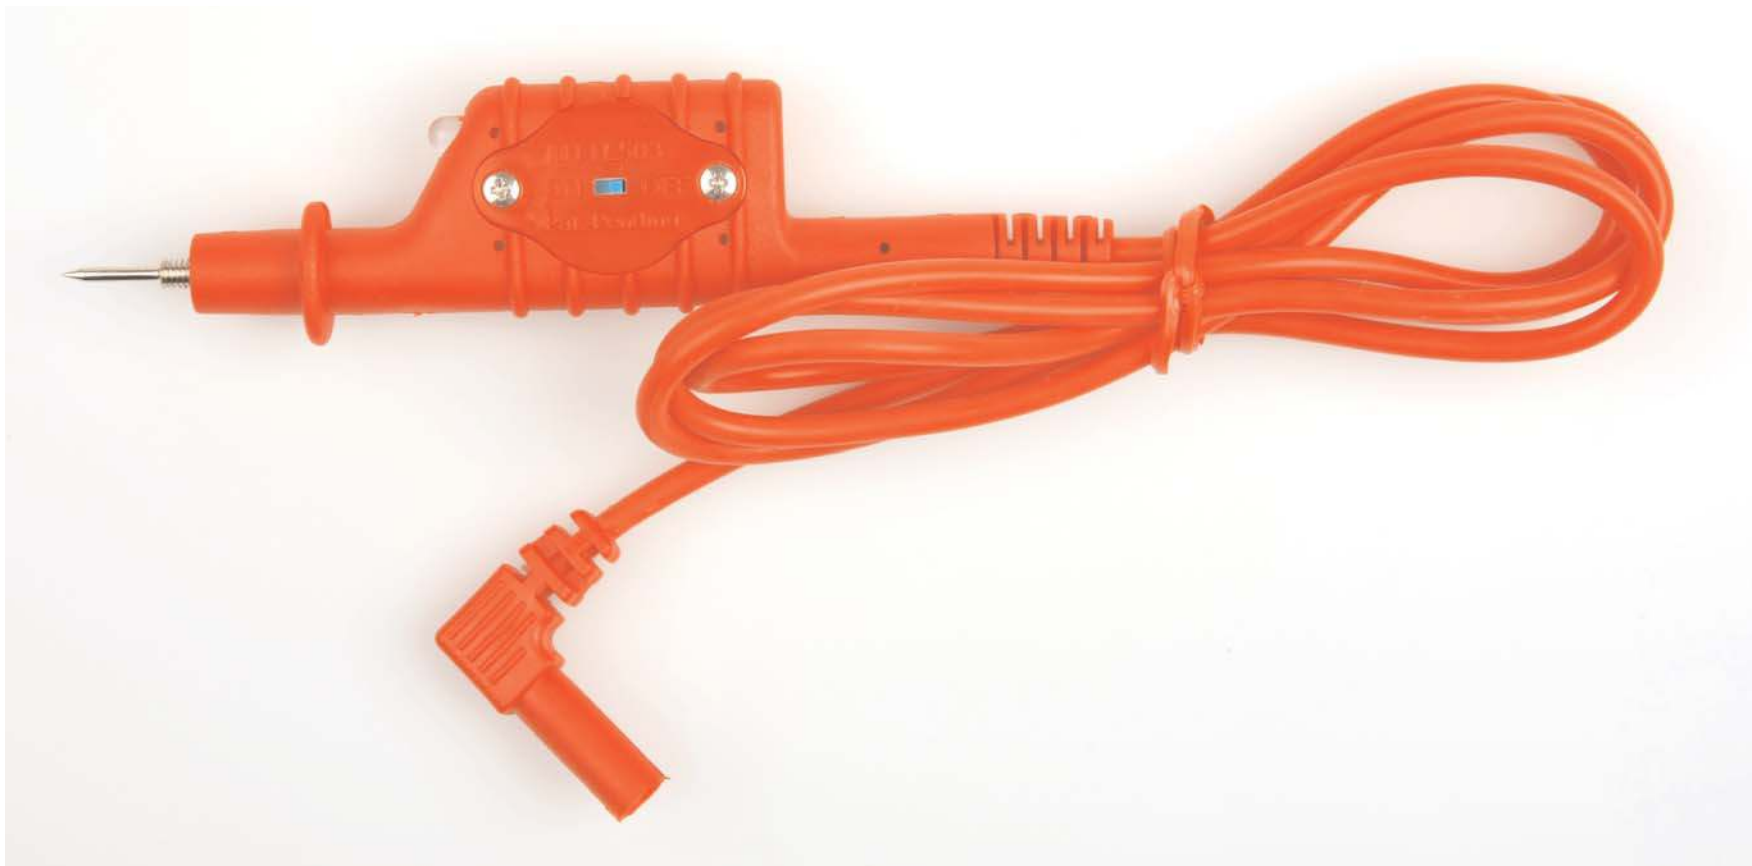

A035 LIGHTED TEST LEAD

Voltage / Amperage Rating

Maximum Voltage: 1000V
Maximum Amperage: 10mA

Copyright © 2008 Test Products International, Inc.

Agency Listing

Cul us 61010
IEC 61010

Category Rating

CAT III 1000V

Insulation Material

Silicone

Dimensions

Lead Length: 1080.00mm
Prod Length: 16.00mm
Jaw Opening:

Type

0.16" (4.0mm)
Shutter Plug