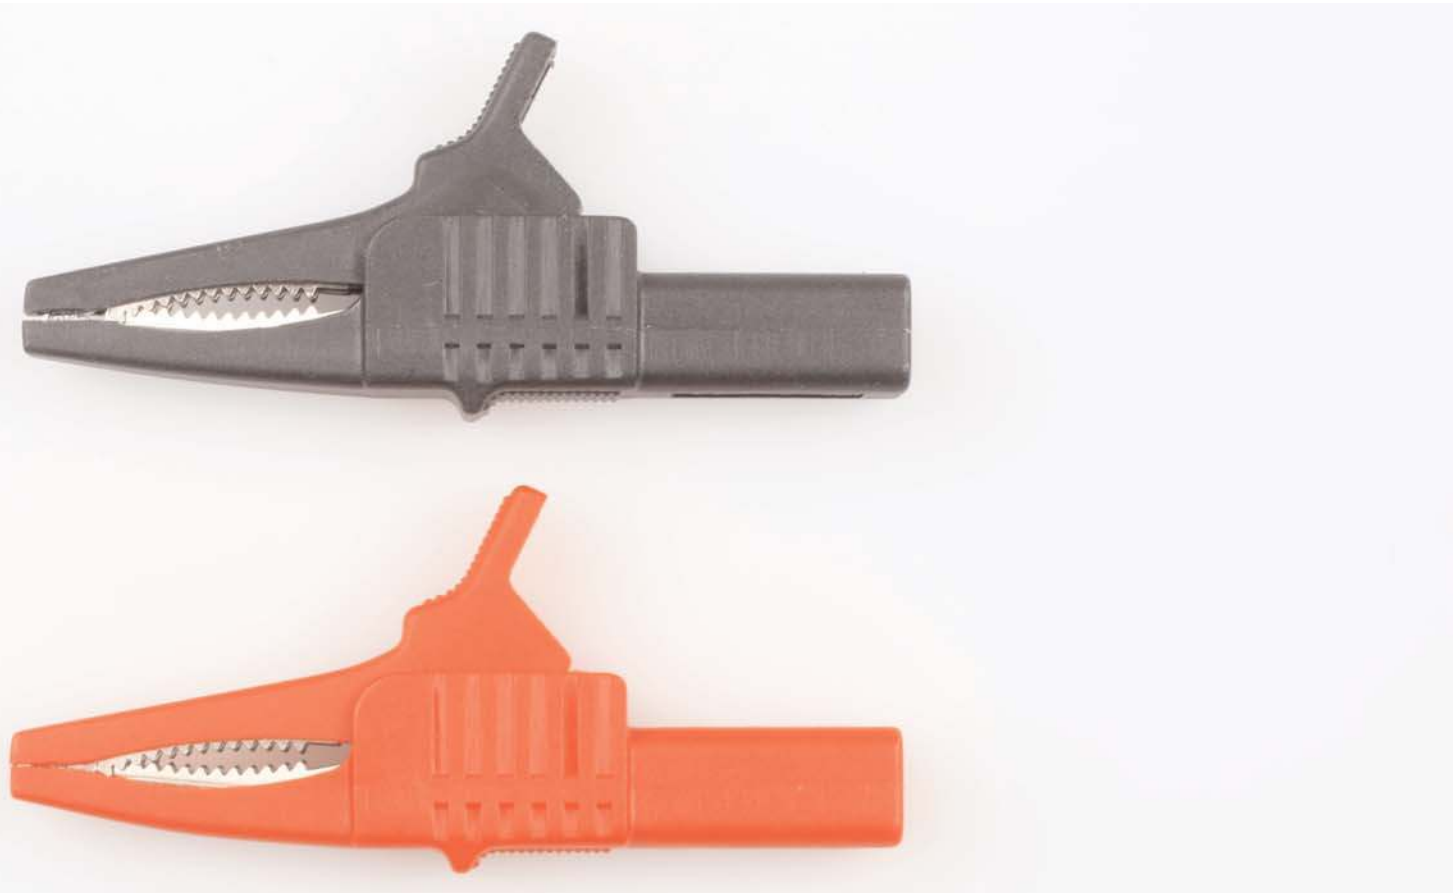

A068

Modular Safety Crocodile Clip (1000V Rated)

Voltage / Amperage Rating

Maximum Voltage: 1000V

Maximum Amperage: 10A

Copyright © 2007 Test Products International, Inc.

Agency Listing

cULus 61010

IEC 61010

Category Rating

CAT II 1000 V

Insulation Material

N/A

Dimensions

Lead Length: N/A

Prod Length: N/A

Jaw Opening: 0.79"
(20mm)

Type

0.16" (4.0mm) female
Banana Plug