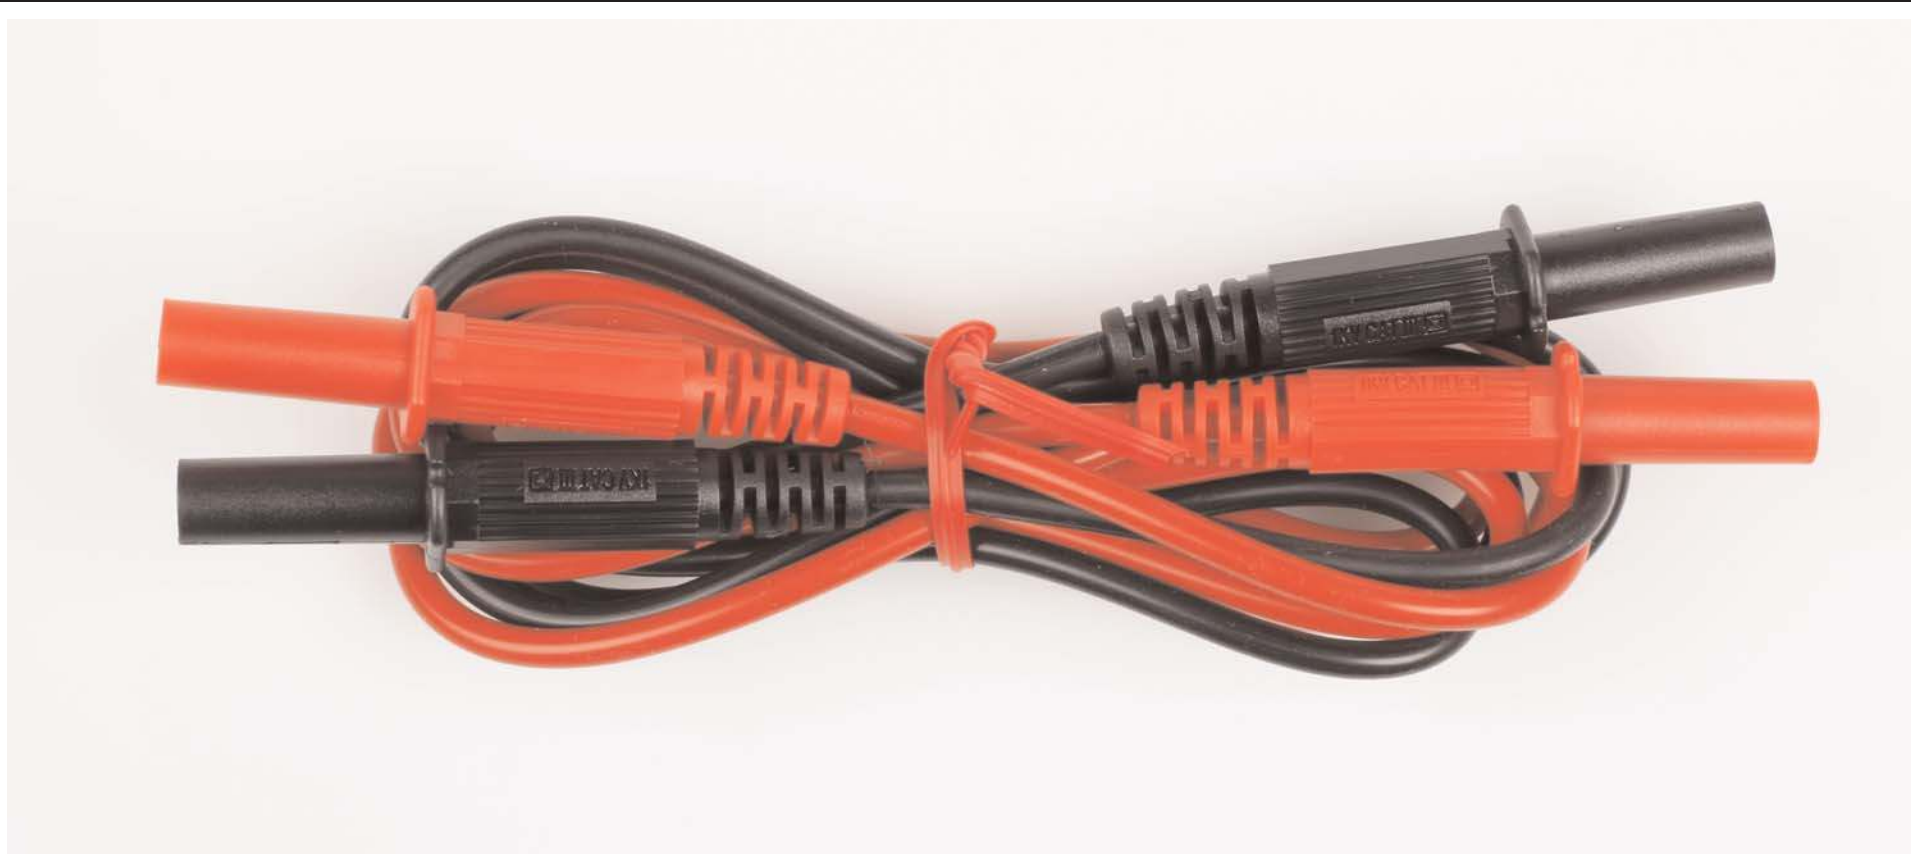

A079

Modular Silicone Test Lead Set (Fixed Shroud Plug to Fixed Shroud Plug)

Voltage / Amperage Rating

Maximum Voltage: 1000V
Maximum Amperage: 10A

Copyright © 2007 Test Products International, Inc.

Agency Listing

Cul us 61010
IEC 61010

Category Rating

CAT III 1000V

Insulation Material

Silicone

Dimensions

Lead Length: 47.2" (1.2m)
Wire Gauge: 18
Outside Diameter: 0.144"
(3.7mm)

Connection Type

0.16" (4.0mm)
Shroud plug &
0.16" 4.0mm
Shroud plug