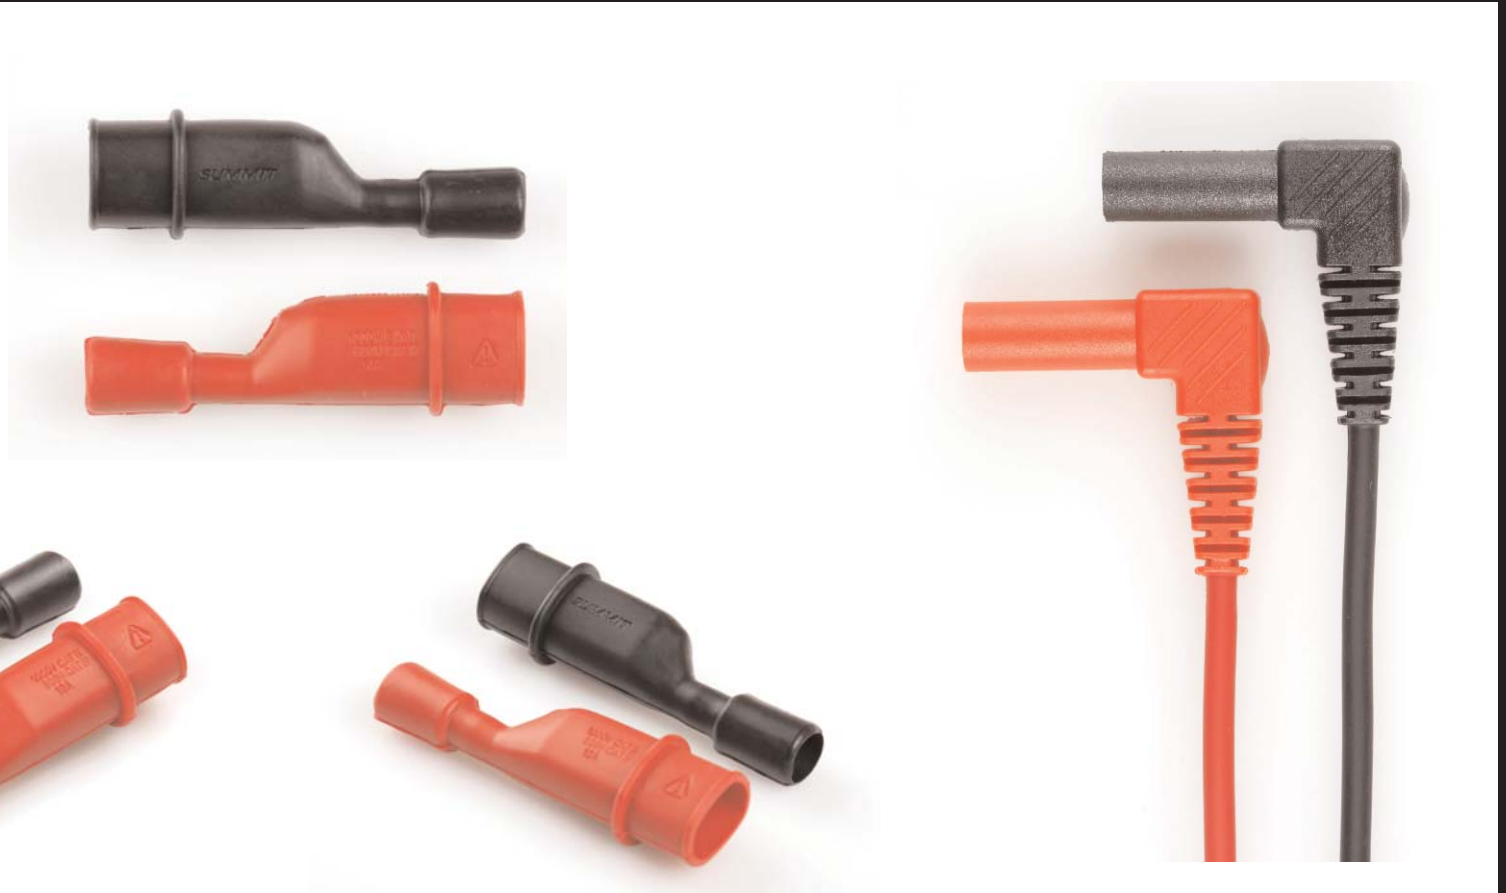

A085

Test leads with threaded tips and screw on Alligator clips

Voltage / Amperage Rating

Maximum Voltage: 1000V
Maximum Amperage: 10A

Copyright © 2008 Test Products International, Inc.

Agency Listing

cULus 61010
IEC 61010

Category Rating

CAT III 1000V
CAT IV 600V

Insulation Material

Silicone

Dimensions

Lead Length: 47.24 inches
(1200mm)
Prod Length: 0.635 inches
(16.13mm)
Jaw Opening: 0.445 inches
(alligator clips) (11.30mm)

Type

4mm fixed right angle
male banana plug