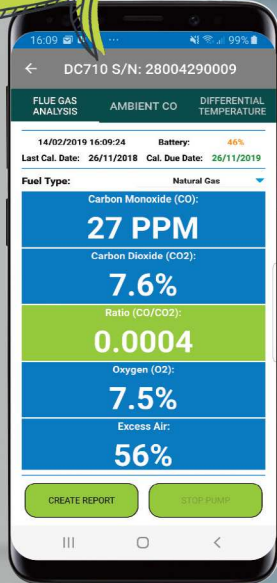

# TPI DC710 Smart Flue Gas Analyser & TPI View app

## NO Gimmicks

Just reliable, accurate FGA readings, same as your traditional unit, ONLY re-imagined to give you.....

Don't Look at ME

Look at ME !!

Use for BS7967

Use the DC710 with your existing TPI Probe & Carrycase for as little as: -

**£295**  
exc. VAT

- .... a Lower Cost Solution - No LCD or Processor, let your existing Android or Apple smartphone or tablet do the work
- .... a More Robust Unit - fewer components & no LCD to smash, but housed in a drop-tested, tough case with protective end caps
- .... an FGA that keeps what works - Water Stop Technology which has been in place across ALL our traditional FGAs for over 8 Yrs.
- .... an FGA that is easier to use - No clunky dials or complicated menus to learn or navigate
- ....Clearer identification of potential issues - Colour Coded, traffic light system of In/Out of Spec Readings
- ....More features as STANDARD - GPS tagged, colour coded reports that can be stored, printed & e-mailed, either individually or from within the Job Management
- .....in fact, we are so confident that you won't want to give it back that we are offering a 30 Day, Money Back Guarantee\* !!